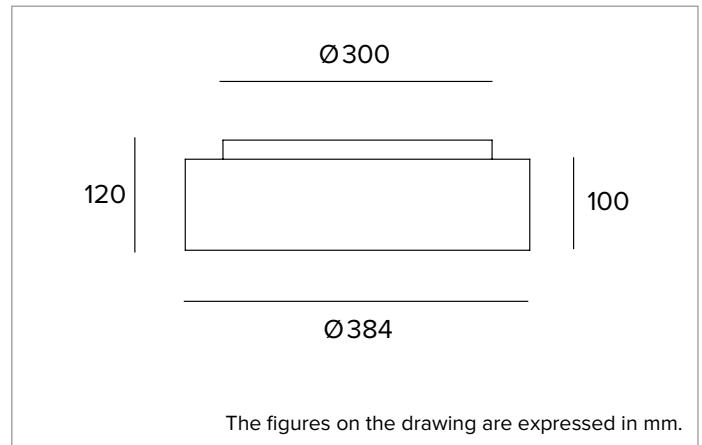

SOURCE

The LED Engine is made up of self-cooling circular boards. Tunable White version available on request.

Energy efficiency class: D

Nominal power: 29W

Nominal flux: 4044lm

Colour rendering index: 80

Rf: 82.9

Rg: 97

CCT nominal: 3000K

SDCM: 3

Lifetime (L80/B10): >50000h tq +25°C

ILLUMINOTECHNICAL CHARACTERISTICS

OPAL Direct Version: High luminance transmission and light diffusion opaline polycarbonate lower diffusive screen.

Emission: DOWN OPAL

Optical efficiency: 61%

Fixture flux: 2448lm

Luminous efficacy: 74lm/W

Photobiological safety: Compliant with RG1 low risk group

MECHANICAL CHARACTERISTICS

Calendered extruded aluminium body.

Colour and finish: Deep black

Dimensions: D=384mm

Weight: 3.6Kg

Degree of protection: IP20 for recessed part

Degree of protection: IP40 for exposed part

ELECTRICAL CHARACTERISTICS

Integrated electronic ON-OFF power supply. Emergency Pack available on request. Equipped with a rapid connector for mains connection. Luminaire compliant with EN 60598-2-22 for power supply from a centralised emergency system CPSS (Central Power Supply System), not incorporated in the luminaire - high risk areas excluded. The default power and flux are 100% in AC and 100% in DC.

Fixture Power: 33W

Power supply: 220-240Vac 50/60Hz

Insulation Class: CLASS 1

Type of driver / Control: ON-OFF

Driver included: YES

Class F: YES

SAFE FLICKER: PstLM=<1 and SVM=<0.4 (IEC TR 61547-1 and IEC TR 63158), to ensure a more comfortable and safe light

Ambient temperature: 0°C / +25°C

INSTALLATION

Polycarbonate fixing system is pre-set for ceiling or wall mounted installations. Suspension and recessed installation is possible using a special accessory to be ordered separately.

NOTES

110-277Vac version available on request.

WARRANTY

5 years.

WARNING

Luminaire designed for disposal/recycling at end-of-life. Replaceable (LED only) light source by a professional. Replaceable control gear by a professional.

Due to the technological evolution of the electronic components, the data provided may be updated, and as such, confirmation must be requested during the order process.

Luminous flux and power supply have +/-10% tolerances with respect to the indicated value. tq +25°C (CIE 121).

We reserve the right to make technical changes.

Targetti Sankey S.r.l.
Via Pratese, 164
50145 Firenze - Italy
Tel: +39 055 37911
targetti.com
targetti@targetti.com

CCIAA Firenze
Share Capital:
€ 500.000,00
VAT N. (IT):
01537660480
R.E.A: FI-275656

TARGETTI